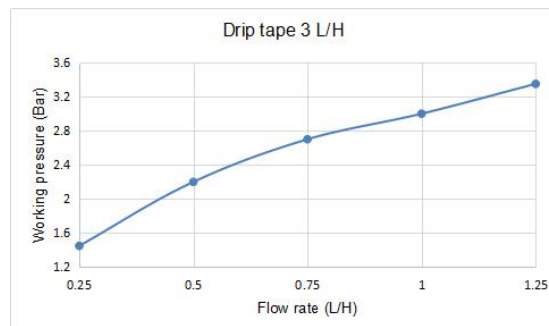

1. Product Specification

Thickness		Maximum pressure	
0.15 mm	6 mil	1.0 bar	14.5 psi
0.18 mm	7 mil	1.0 bar	14.5 psi
0.2 mm	8 mil	1.4 bar	20 psi
0.3 mm	12 mil	1.6 bar	23 psi