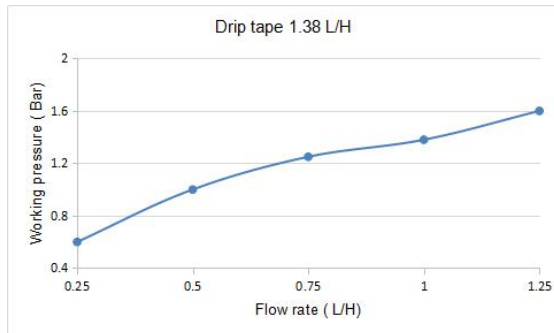

1. Product Specification

Thickness		Maximum pressure	
0.15 mm	6 mil	1.0 bar	14.5 psi
0.18 mm	7 mil	1.0 bar	14.5 psi
0.2 mm	8 mil	1.4 bar	20 psi
0.3 mm	12 mil	1.6 bar	23 psi