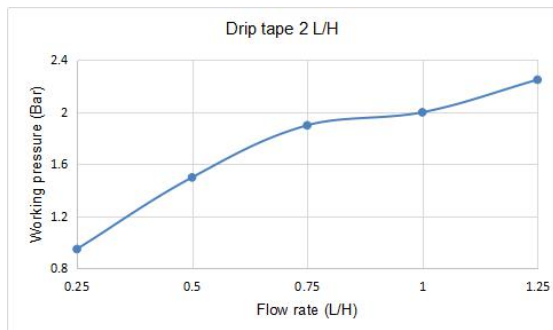

1. Product Specification

Thickness		Maximum pressure	
0.15 mm	6 mil	1.0 bar	14.5 psi
0.18 mm	7 mil	1.0 bar	14.5 psi
0.2 mm	8 mil	1.4 bar	20 psi
0.3 mm	12 mil	1.6 bar	23 psi